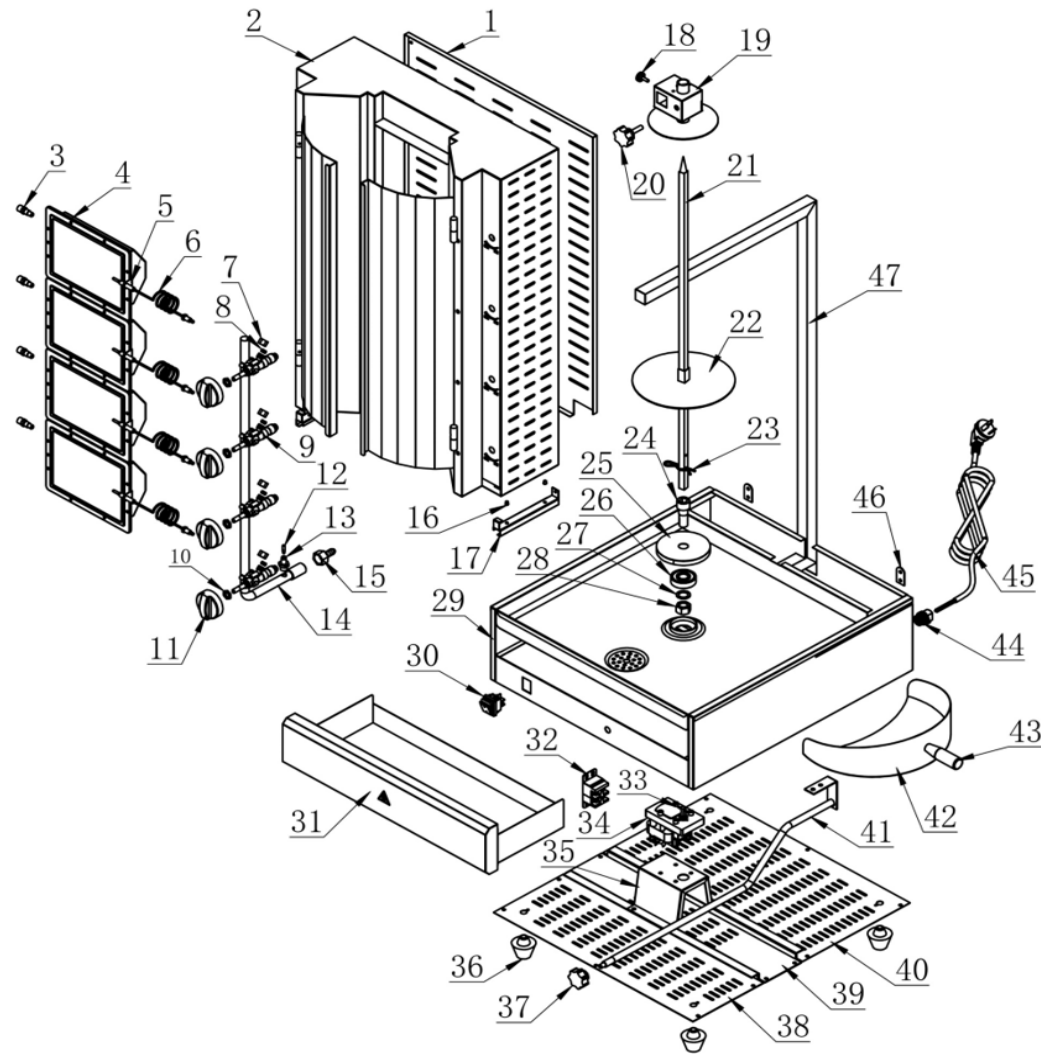

KB-4 EXPLODED DIAGRAM

KB-4 PARTS LIST

Item	FHE Part Code	Description	Qty	Remark
1	KB-BP	Back Plate	1	
2	KB-FA	Frame Assembly	1	
3*	LPG Version 70201502146L	Nozzle LPG Ø1.05mm	3	
3*	NG Version 70201502155L	Nozzle NG Ø1.75mm	3	
4*	NG Version 70201304582L	Burner With NG Nozzle	3	
4*	LPG Version 70201304582L-LP	Burner With LPG Nozzle	3	
5	802023080018	thermocouple Bracket	3	
6*	70201700091	Thermocouple M8 X 1mm 400mm L	3	
7	70201400873	Locking Nut Ø8	3	
8	70201400755	Clamp Ø8	3	
9*	70202201282L	Gas Valve JAA025	3	
10	TB-LNM13	Locking Nut M13*1	3	
11*	70101101464	Control Knob	3	
12	302140024	Needle Exhaust Pipe Brass M5 X 22mm 70201400246	1	
13	RG-2-57	Holder for Purge Valve 302140125/70201401255	1	
14*	TB-GM	Gas Manifold	1	
15	70200602482	Pipe Joint	1	

Item	FHE Part Code	Description	Qty	Remark
16	302200705	Nylon Slide 70202007055	3	
17	KB-SB	Sliding Bracket	2	
18	70202007282	Long Thread Knurled Screw	1	
19	801023080003	Top Sliding Box Assembly	1	
20	70200700719	Knob of Principal Axis	1	
21*	801023080006	Main Shaft/Meat Spit 780mm L	1	Assembly see KB-4-MRA
22	801023080010	Round Lower Stopper Assembly	1	Assembly see KB-4-MRA
23	70202000382	Main Shaft Pin	1	Same as RG-2-62m, Assembly see KB-4-MRA
24	RG-2-64	Lower Axis Holder/Bottom Spit Mount 302200061/70202000619	1	
25	801023080005	Bearing Cover 70201905582L	1	Assembly see KB-4-BA
26	70200403091L	Bearing	1	Assembly see KB-4-BA
27-1	802023080066	Flat washer 17.4mm X 26mm	1	Assembly see KB-4-BA
27-2	802023080074	Flat washer 16.4mm X 26mm	1	Assembly see KB-4-BA
28	KB-NM16	Nut M16	1	
29	KB-BC	Bottom Case	1	
30*	DZL-28-2-110	Waterproof Switch 301080068/70100800682	1	
31*	802023080021	Oil Collector	1	