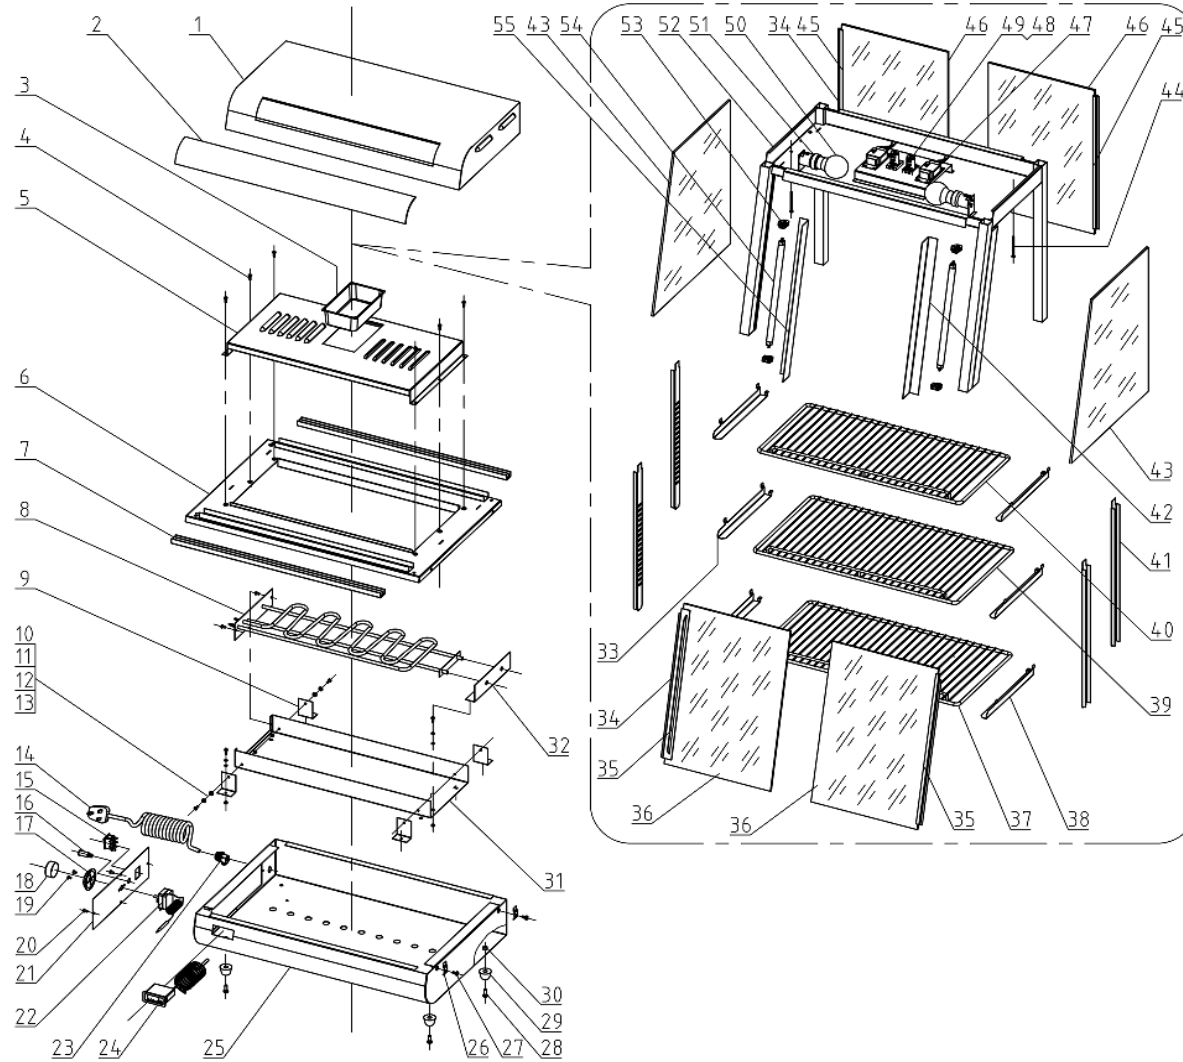

PW-RT-1200-1E EXPLODED DIAGRAM

PW-RT-1200-1E PARTS LIST

Item	FHE Part Code	Description	Qty	Remark
1		Top Plate Assembly	1	
2	70201001064	Decorative Lamp Cover 89mm	1	
3*	302120034	Oil / water Tray 156mm X 92mm 70201200346	1	
4	70202102928	Fixation Screw for Heater Cover Plate M5 X 16mm	6	
5	802001003017	Heater Cover Plate	1	
6	801001003004	Bottom Plate Assembly	1	
7*	302070064	Door Track 823mm L 70200700646	2	
8*	70100401637	Heating Element 230V 2.2kW	1	
9		Upholder for Heater Supporting Plate	4	
10	70202102764	Screw M4 X 12mm	10	
11	70202126955	Flat Washer M4	10	
12	70202127791	Spring Washer M4	10	
13	70202100482	Nut M4	10	
14	70100500164	Power Word	1	
15*	PW-RT/660-17	DOUBLE POWER SWITCH 301080009/70100800091	1	
16*	301130005	Yellow Indicator Lamp LBX14-220V 70101300055	1	
17*	301110011	Knob plate 30-110°C Ø 58 Black 70101100119	1	
18*	70101100464	Thermostat Knob Ø 40.5mm	1	

Item	FHE Part Code	Description	Qty	Remark
19	70202102737	Nut M4 X 6mm	2	
20	70202116473	Screw M4 X 12mm	4	
21	 	Control Panel	1	
22*	70100302164L	Thermostat 85°C	1	
23	70100700782	Power Cord Jacket	1	
24*	PW-RT/660-31	20-110°C Temp Illustrator/Thermometer 301020034/70100200346	1	
25	 	Rear Bottom Plate Assembly	1	
26	 	Side Glass Fixation Plate	4	
27	70202107137	Bolt M5 X 10mm	4	
28	DE-1-1	Screw M6 X 20mm 302212624/70202126246	4	
29	AT936-19	Rubber Foot 302090027/70200900273	4	
30	70202100055	Nut M6	4	
31	 	Heater Supporting Plate	1	
32	 	Heater Installation late	1	
33	 	Left Shelf Supporting Plate	3	
34*	70200200155	Handle Seal	1.6	
35*	70200700191	Handle For Front Door Glass	2	
36*	70201000737	Front Glass Door 567mm W X 587mm H	2	