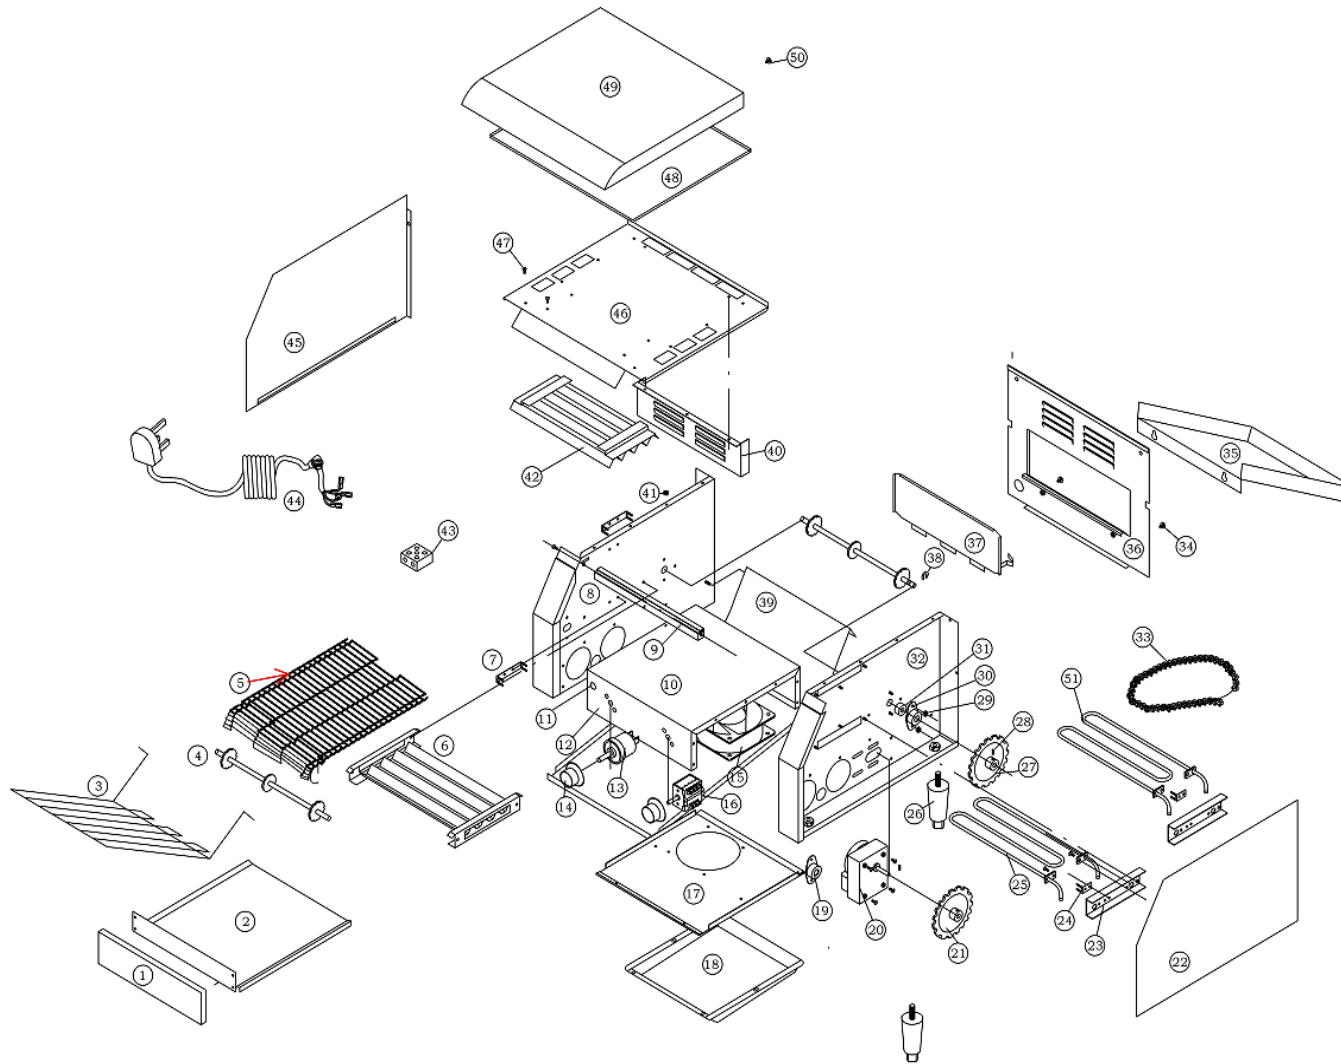

TT-300E EXPLODED DIAGRAM

TT-300E PARTS LIST

Item	FHE Part Code	Description	Qty	Remark
1	802007002015	Receiving Tray Decorative Panel	1	
2	802007002014	Crumb Tray	1	
3	70201101082	Guiding Net	1	
4*	70200400200+802007002010 +802007002011	Drive shaft	1	
5	70200300428	Mesh Conveyor Belt	1	
6	802007002012	Lower Heating Tube Cover Plate	1	Assembly see code 20110003401
7	TT-300E-LHTB	Left Heating Tube Bracket	2	
8		Left Inner Chamber Panel	1	
9	TT-300E-FCB	Front Cross Beam	1	
10		Inner Chamber Bottom Plate	1	
11*	JUS-TY-1-8	Power Green Indicator 301130010/70101300100	1	
12	TT-300E-CP	Control Panel	1	
13*	70101000246+70101500128	Ceramic Disc Wire-wound Rheostat BC1 380V 30W 800Ω	1	
14*	HX1-10	Thermostat Knob Bakelite 301110027/70101100273	2	
15*	70100101691	Fan DP200A (80°C ~ 120°C) 120mm X 120mm	1	
16*	70100800437	Gear Switch 16/250~T150	1	
17	TT-300E-BSPP	Bottom Sealing Plate & Partition	1	

Item	FHE Part Code	Description	Qty	Remark
18	802007002026	Bottom Air Baffle	1	
19	70200300919+802018999043	Front Bushing Mounting Bracket	2	
20*	TT150-20	Motor With Gearbox QXYH6030M23G 301010035/70100100355	1	
21*	70200300455	Motor sprocket	1	
22	TT-300E-RSP	Right Side Panel	1	
23	TT-300E-HTBP	Heating Tube Base Plate	2	
24	TT-300E-RHTB	Right Heating Tube Bracket	2	
25*	TT300-25	Lower Heating Tube 900W 230V 301040392/70100401464	1	
26	70200900373	Adjustable Foot H=100mm	4	
27	TT150-27	CHAIN WHEEL 10mm Dia TT-150 CONVEYOR TOASTER 302030044/70200300446	1	
28	 	Set Screw M5	2	
29	 	Nut M4	10	
30	TT-300E-RBMB	Rear Bushing Mounting Bracket	2	
31	70200300919	Bushing	4	
32	 	Right Inner Chamber Panel	1	
33*	70200301328L	Chain	1	
34	70202003055	Hanging Pin	2	
35	TT300-35	Rear Crumb Tray 20210003013/802007002028	1	

TT-300E PARTS LIST

Item	FHE Part Code	Description	Qty	Remark
	TT300-1/2	FLAT FRONT PANEL AND TRAY RUNNER		
	TT300-33	LINK CHAIN		

*Wearable parts