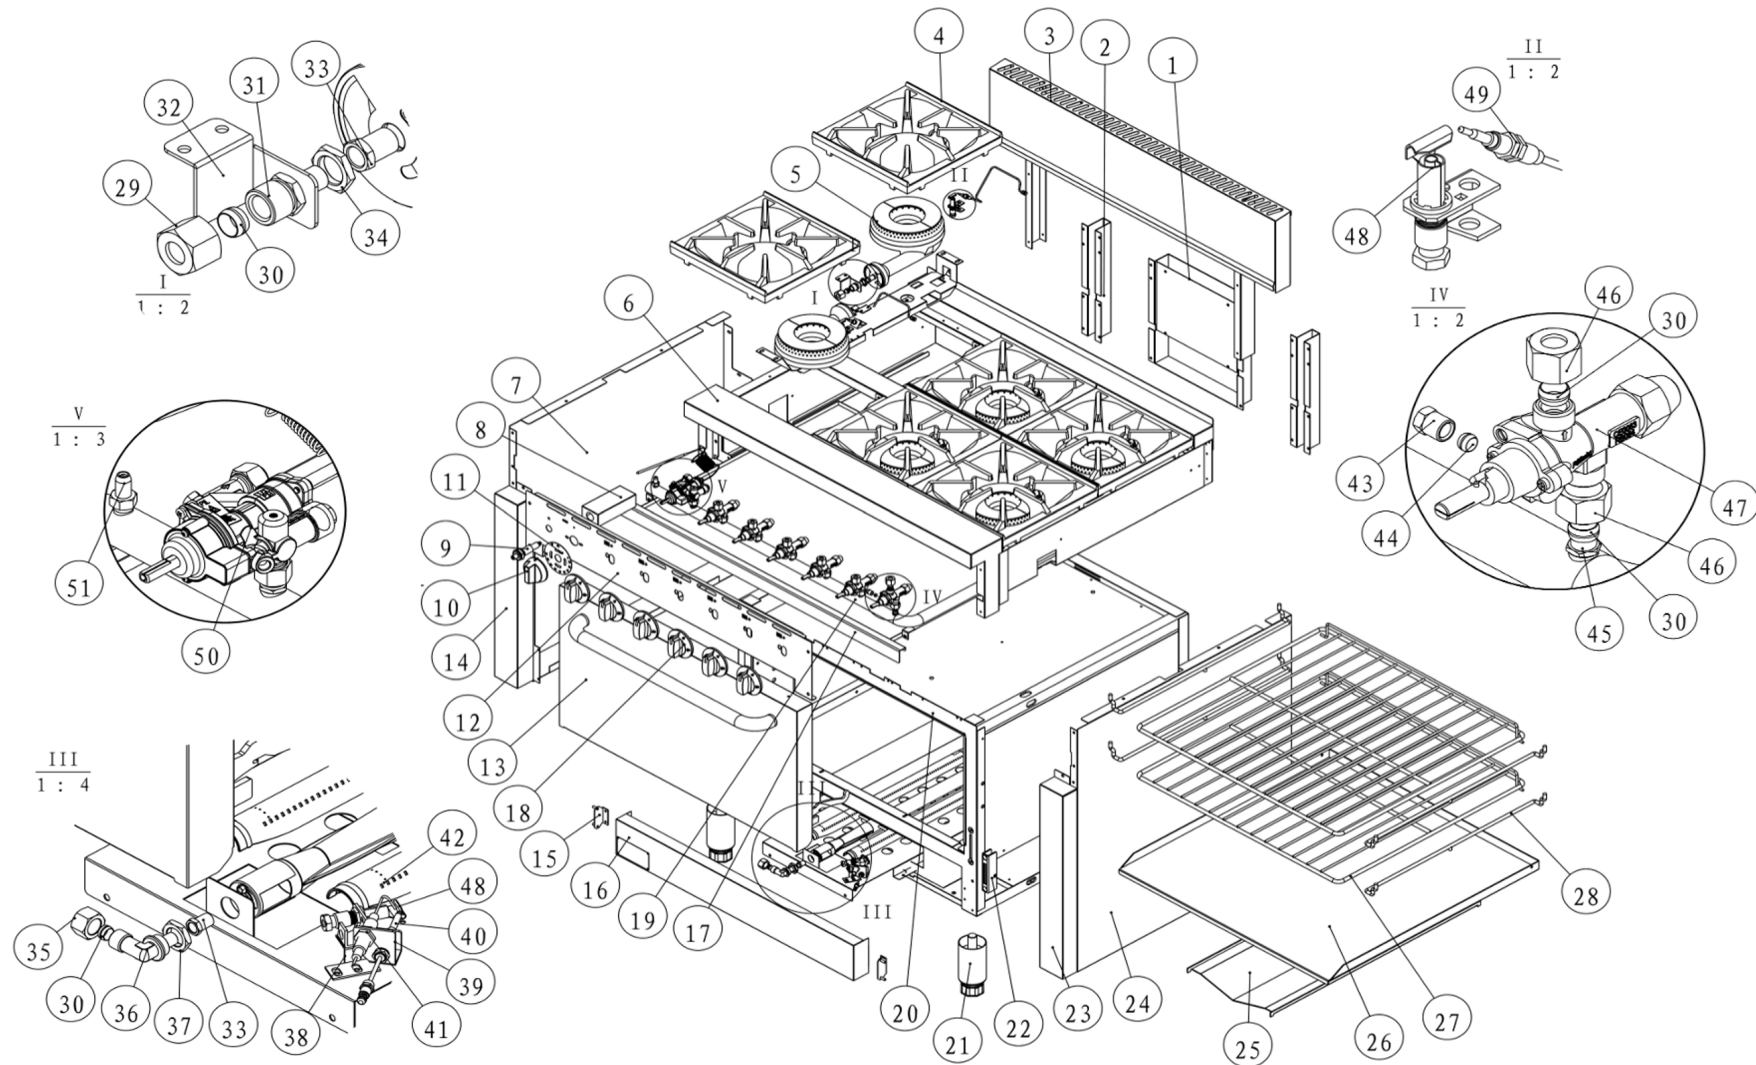

GBS4TS EXPLODED DIAGRAM

GBS4TS PARTS LIST

Item	FHE Part Code	Description	Qty	Remark
1	GBS4TS-CA	Chimney Assembly	1	
2	GBS4TS-SGBSB	Sliding Groove of Back Splash Board	2	
3	GBS4TS-TBPA	Top Back Plate Assembly	1	
4*	70202501664L	Trivet	4	
5*	70201304900L	Burner Assembly	4	
6	GBS4TS-OBHA	Open Burner Housing Assembly	1	
7	GBS4TS-LSP	Left Side Plate	1	
8	802021041128	Ignition Cover Plate	1	
9*	70202201346L	Igniter	1	
10-1*	301110280	Oven Control Knob 70101102800 with 301110302	1	
10-2*	70101103028	Oven Control Knob Core	1	
11	GBS4TS-OCKD	Oven Control Knob Dial	1	
12	GBS4TS-FCP	Front Control Panel	1	
13*	801021039006	Oven Door Assembly	1	
14	GBS4TS-LDDP	Left Door Decoration Plate	1	
15	801021041009	Front Lower Hinge Seat Assembly	2	
16	GBS4TS-OBDP	Oven Bottom Decoration Plate	1	
17	801021039005	Top Burner Crumb Tray	1	

Item	FHE Part Code	Description	Qty	Remark
18*	70101100619+70101103900	Control Knob With Insert For Open Burners (Two-tone Knob + Knob Core)	4	
19*	70201807155L	Gas Manifold	1	
20		Oven Chamber Assembly	1	
21*	70200900882L	Adjustable Leg 6 Inch	4	
22*	S36-16B	Door Hinge Bracket Assembly 70201904291	2	
23	GBS4TS-RDDP	Right Door Decoration Plate	1	
24	GBS4TS-RSP	Right Side Plate	1	
25	802021041043	V-Shape Cover Plate	1	
26	GBS4TS-OCBP	Oven Chamber Bottom Plate	1	
27*	70201106755L	Oven Wire Rack	2	
28	70201106746L	Oven Grid Support	4	
29	70201401337	Nozzle Connection Nut \varnothing 10mm	6	
30	70201400664	Clamp \varnothing 10	15	
31*	302202224L	Injector/Nozzle Joint 70202022246L	4	
32	GBS4TS-IB	Injector Bracket	4	
33*	70201501328	Burner Nozzle LPG 1.02mm	5	Version 1
33*	GBS4TS-302150132-LPG	Nozzle LPG 1.90mm	5	Version 2
33*	GBS4TS-302150132-NG	Nozzle NG 3.26mm	5	Version 3