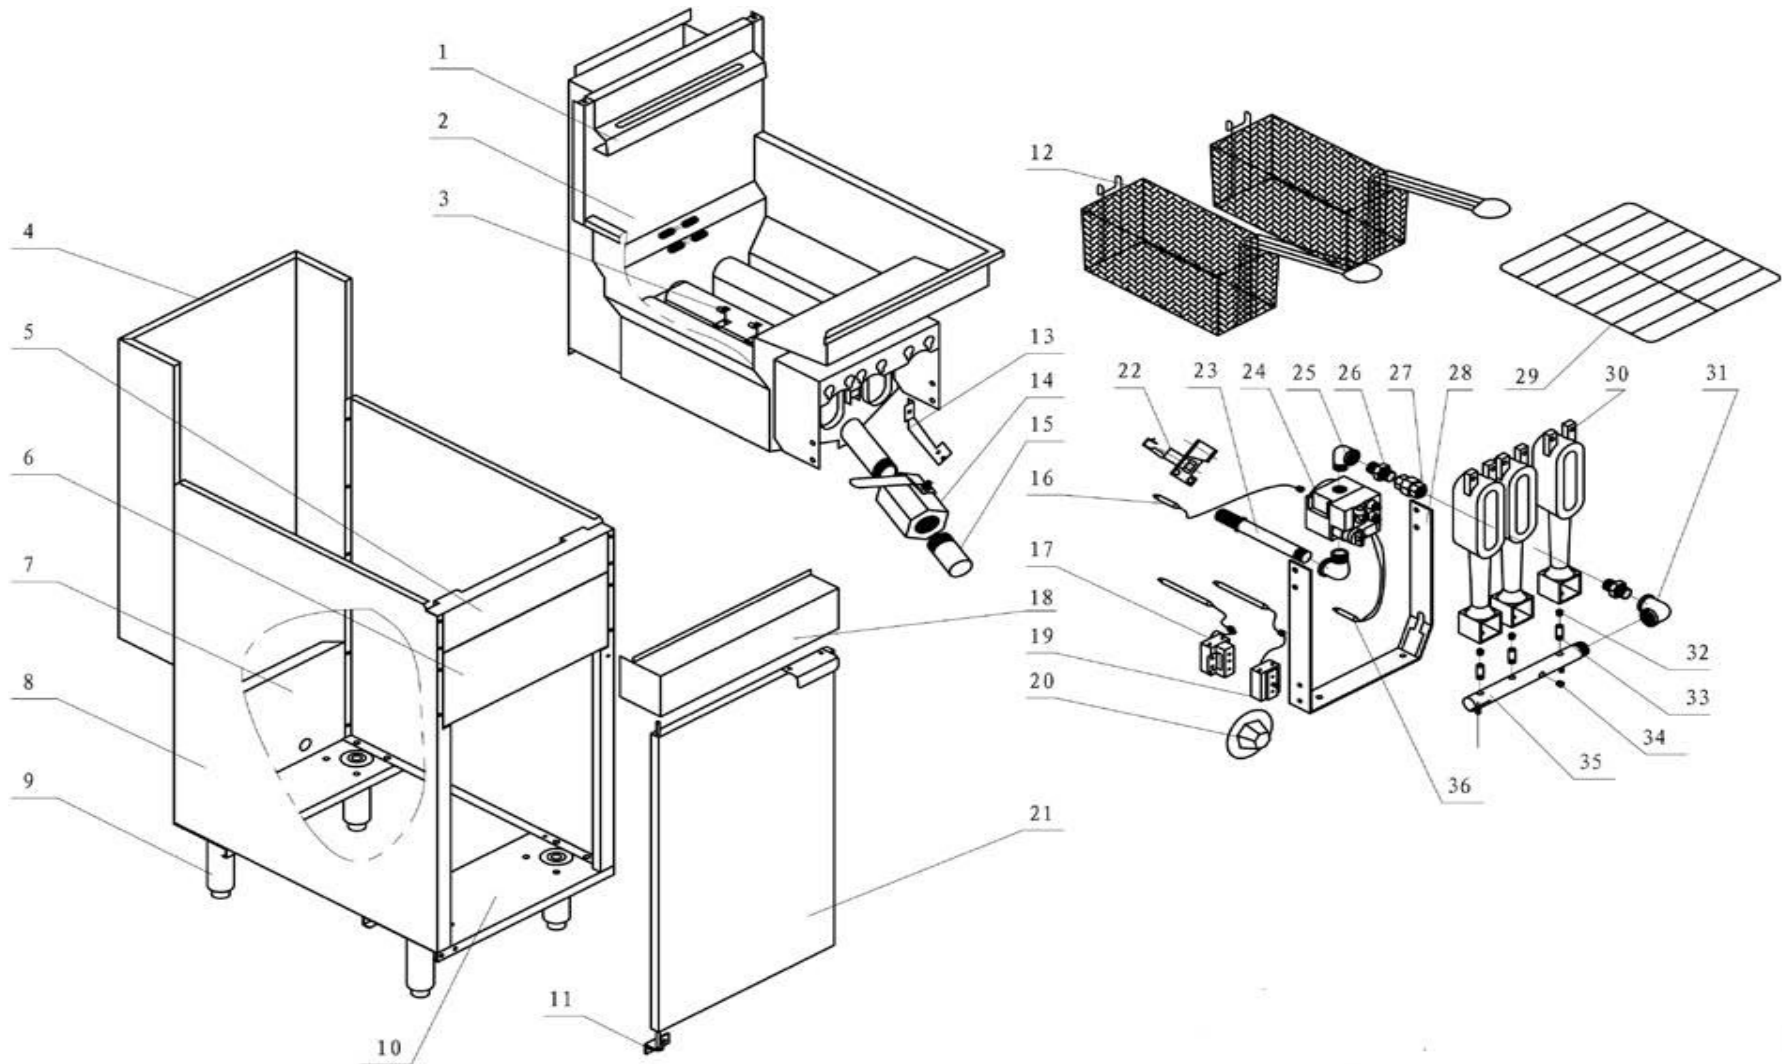

RC400E EXPLODED DIAGRAM

RC400E PARTS LIST

Item	FHE Part Code	Description	Qty	Remark	
1	RC300-11	Basket Hanger 20237036042/20226023011/802026051014	1		
2	801026055002	Tank Assembly	1		
3	802018999036	Clamp for Probe	4		
4	RC400E-RP	Rear Plate	1		
5	RC400E-LP	Lining Plate	1		
6*	RC400E-FTCB	Front Top Cross Beam	1		
7	RC400E-RLCB	Rear Low Cross Beam	1		
8	Right	802026053002	Side Plate Right	1	
8	Left	802026053001	Side Plate Left	1	
9	Version 1	70200900019	Foot	4	SN From 2016RN1212-M024 to 2206042225
9	Version 2	70200901664L	Adjustable Leg 160mm L with M20 2cm 302090001	4	SN From 2210046242
10		RC400E-FLCB	Front Low Cross Beam	1	
11		RC400E-BP	Bearing Pad	1	
12		RC300-Basket	Basket for RC300-400-400T L34 X W16.5 X D15 302110385/70201103855	2	
13		802026047009	Pilot Connecting Plate	1	
14*		RC300-14	Oil Drain Valve 1 1/2" Only 302050001/302050072/70200500728	1	
15		RC500-15	Oil Drainage Extension Tube 1 1/2" 302200627/70202006273	1	