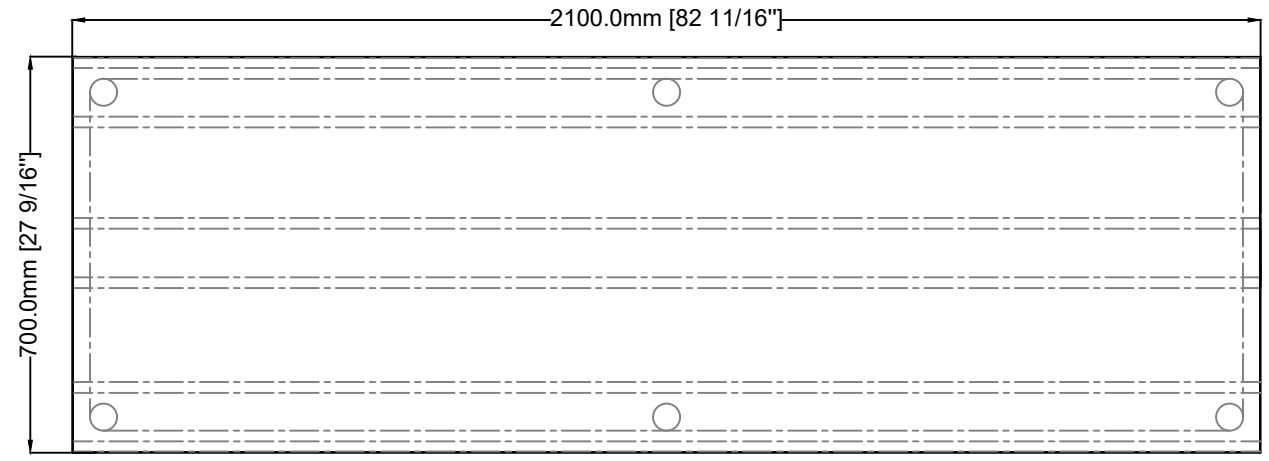

**MODULAR
SYSTEMS**

Work Bench with Undershaft

WB7-2100/A

2100x700x900mm

DATE: 07/02/24