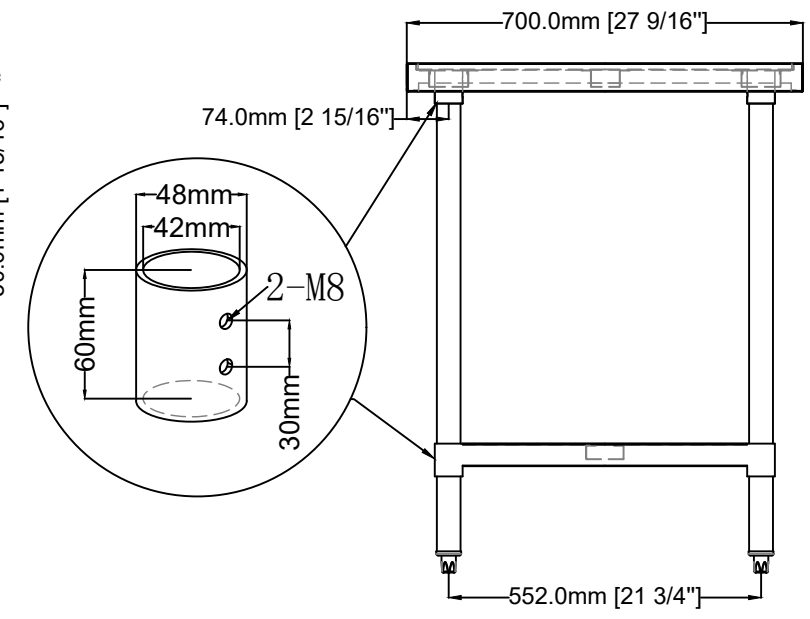

**MODULAR
SYSTEMS**

Work Bench with Undershaft

WB7-2100/A

2100x700x900mm

DATE: 07/02/24