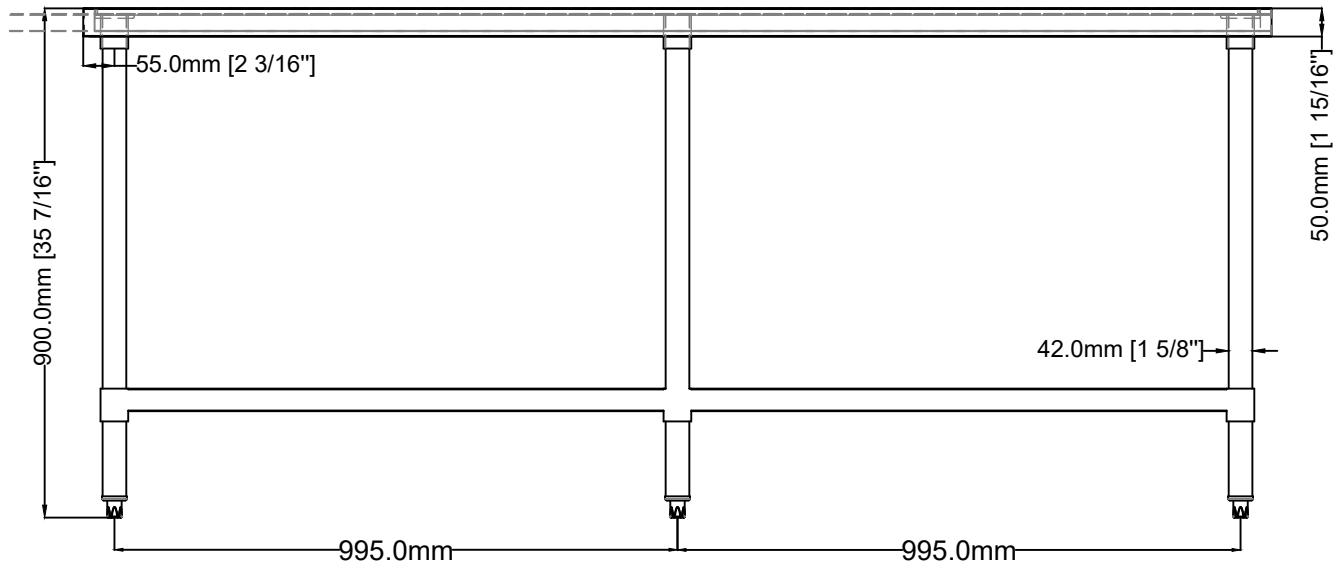

**MODULAR
SYSTEMS**

Work Bench with Undershaft

WB7-2100/A

2100x700x900mm

DATE: 07/02/24