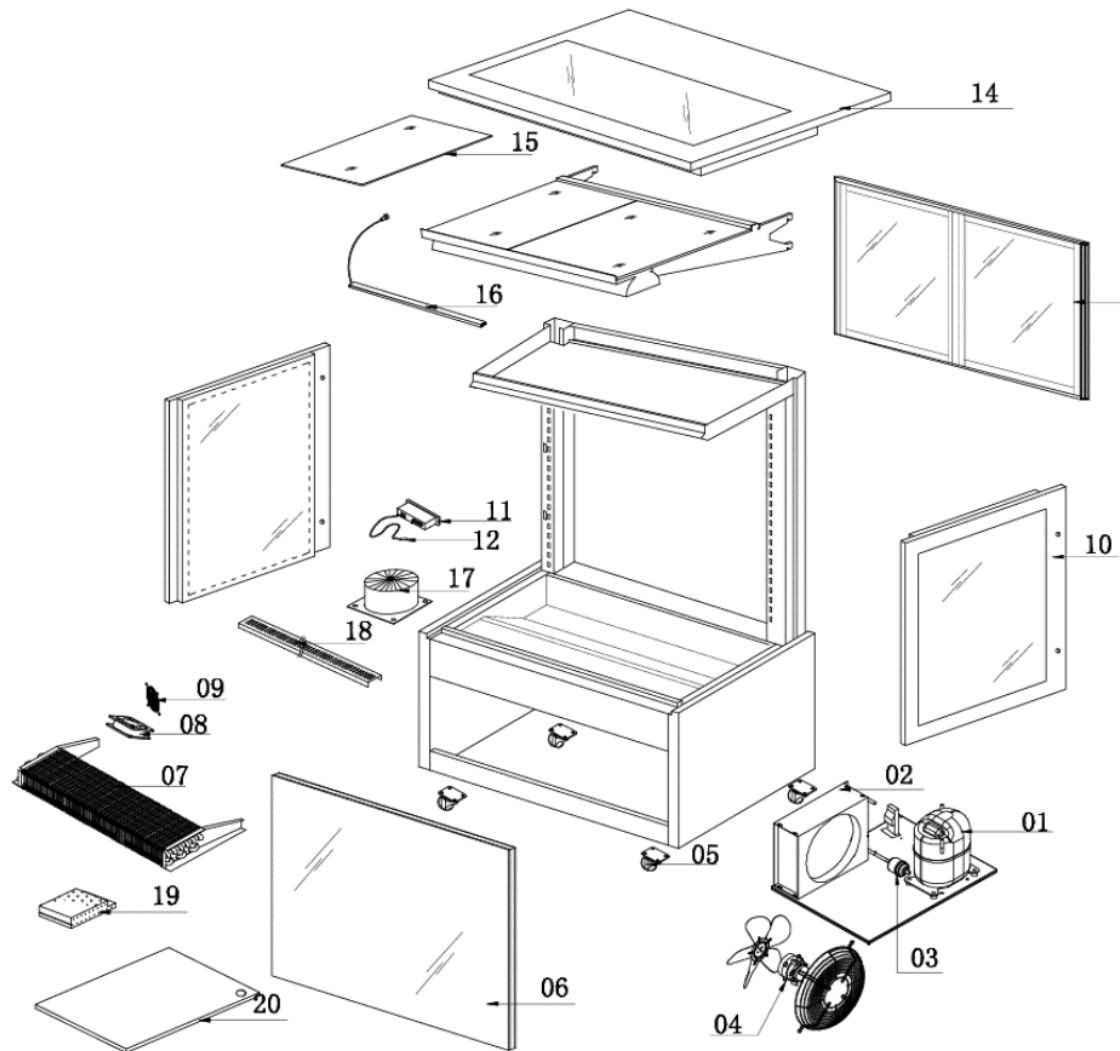

SL860V EXPLODED DIAGRAM

SL860V PARTS LIST

Item	FHE Part Code	Description	Qty	Remark
1*	SC18CLX.2	Compressor R404A	1	
2*	SL860V-7	Condenser 4mm X 8mm X 500mm	1	
3*	Drier-1	Filter Drier DML032S	1	
4*	SL830V-CM	Condenser Motor 31W	2	
5	Version 1 SLP830C-13	Normal Castor 2 Inch	4	
5	Version 2 GG/SG-6	Castor Without Brake 90mm X 65mm Plate 70mm X 30mm Wheel	4	
6*	SL860V-1	Front Square Glass 1728mm X 851mm	1	
7*	SL860V-6	Evaporator 6mm X 4mm X 1470mm	1	
8*	Version 1 FAN-120X120MM	Metal Body Plastic Blade Fan EBM9656/B02 120mm X 120mm X 38mm	5	
8*	Version 2 FAN-04	Metal Body Plastic Blade Square Fan 120mm X 120mm X 38mm	5	
9	SL830V-FC	Fan Cover 120mm X 120mm	5	
10*	Left SL830V-2	Left Side Glass 720mm X 858mm	1	
10*	Right SL830V-2A	Right Side Glass 720mm X 858mm	1	
11*	Version 1 TEMP CONT SF-212	Temperature Controller SF-212	1	2019 Version
11*	Version 2 TC-SF-172E	Temperature Controller SF-172E	1	2024 Version
12	SL830V-PW	Wire of Probe Black/White	1	
13	SL860V-4	Rear Sliding Door 798mm W X 787mm H	2	
14*	SL860V-3	Top Glass 1775mm X 730mm	1	

SL860V PARTS LIST

Item	FHE Part Code	Description	Qty	Remark
15*	SL860V-14	Black Glass Shelf 823mm X 350mm	6	
16-1*	COOL	SG090FA-LED 1	LED Light Cool White 585mm	4
16-1*	WARM	SG090FA-LED	LED Light Warm White 585mm	
16-2*	COOL	SG120FA-LED A	LED Light Cool White 876mm	4
16-2*	WARM	SG120FA-LED	LED Light Warm White	
17*	SL860V-CTT	Cylindrical Type Transformer 350W 60V	1	
18	SL860V-SSADP	Stainless Steel Air Duct Plate 1620mm X 77mm	2	
19*	SG-SL-LT-98W	LED Light Transformer New Version 7A 98W	1	
20	SL860-BP	Bottom Panel Set 394mm X 660mm	2	
	SL860V-WIRE SHELF	Wire Rack/Shelf 823mm X 350mm		
	BBPT-1800mm	Bottom Black Plastic Trim Suit 1800mm Long Machine		
	BPT-Side	Black Plastic Trim Left/Right Side 1 pcs		
	GG/SG-11	Glass Flat Screw and Gasket		
	GG/SG120FA-DP	Drain Pan		
	SL830V-SSN	Shelf Screw And Nut		
	SL860V-4A	Complete Door Track		
	SL860V-FP	Front Panel		
	SL-Drain Tube	Half-thread Drain Tube		