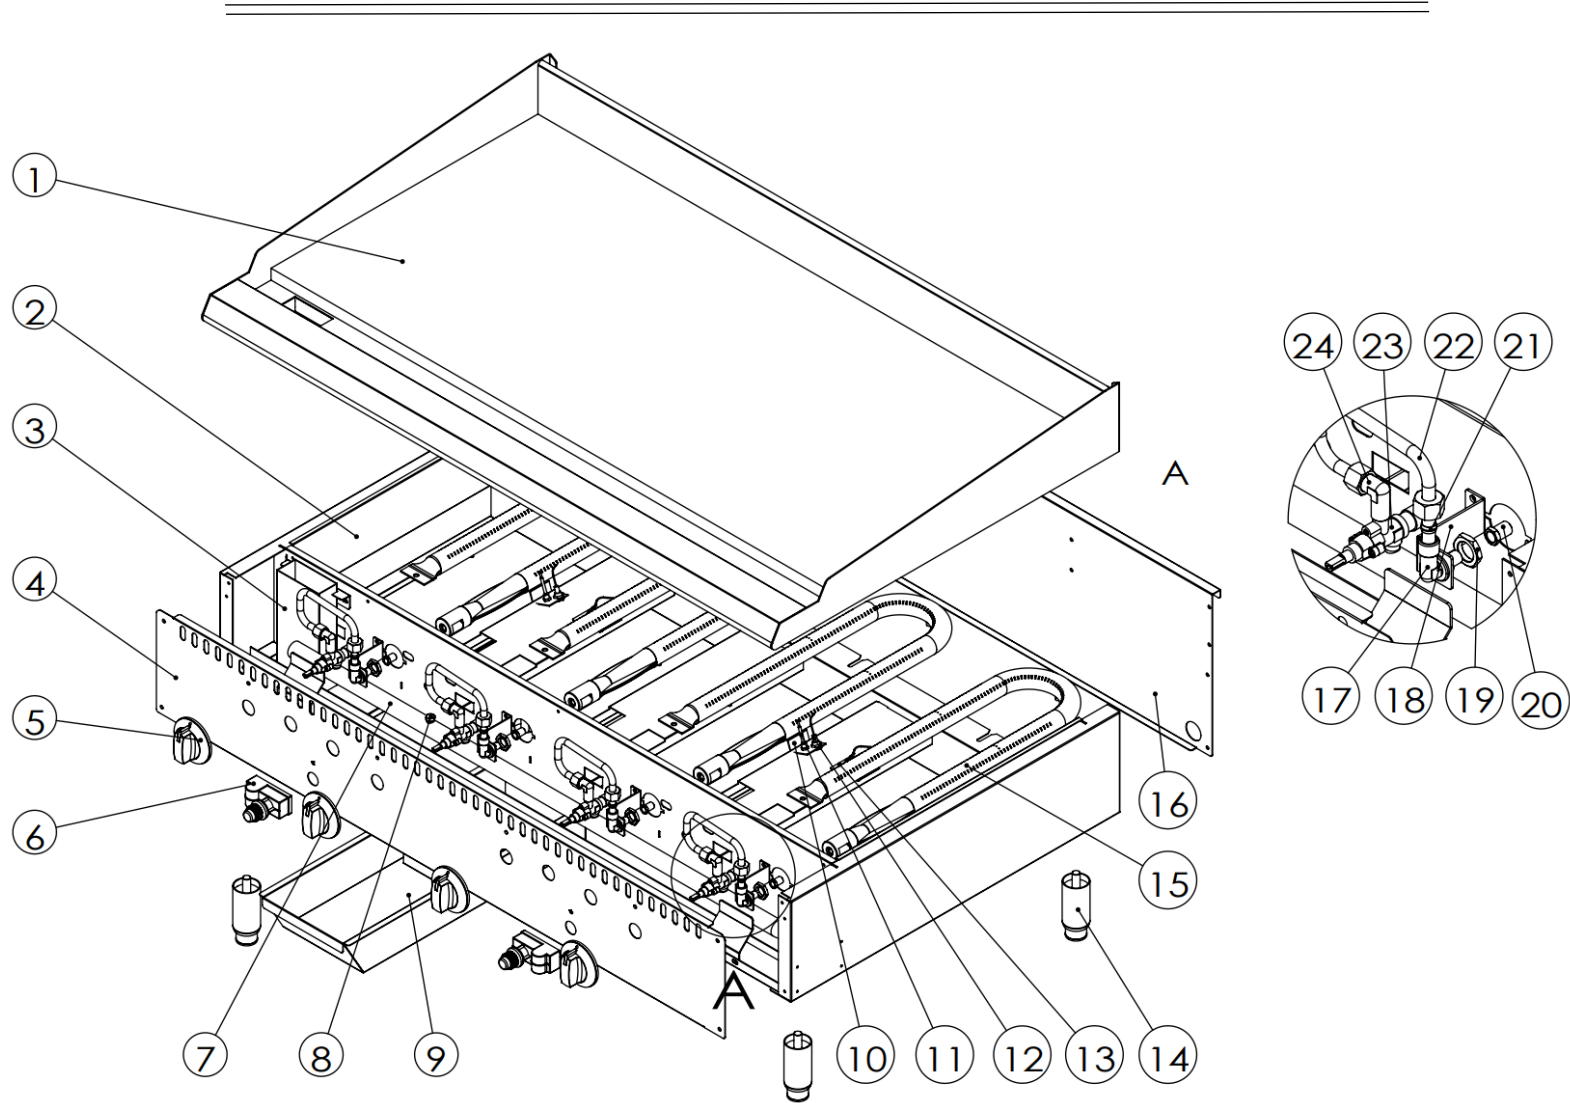

# GG-48 EXPLODED DIAGRAM

# GG-48 PARTS LIST

Item	FHE Part Code	Description	Qty	Remark
1	GG-48-GPA	Griddle Plate Assembly Item 1 801025009001	1	
2		Housing Assembly	1	
3	GG-48-ODT	Oil Drain Tank	1	
4	GG-48-FCP	Front Control Panel	1	
5*	70101102519+70101103900	Control Knob with Knob Core	3	
6*	GG-48-Igniter	Igniter	1	
7*	70201807428L	Main Gas Pipe Assembly	1	
8*	70202005355	Gas Pipe Testing Plug	1	
9	801022034004	Drip Tray	1	
10	GG-48-TFPR	Thermocouple Fixation Plate (Right)	2	
11*	302170013	Front Burner Thermocouple M8 320mm 70201700137	3	Version 1
	70201700519L	Thermocouple 400mm	3	Version 2
12	302220004	Clamp φ10	3	
13	GG-48-TFPL	Thermocouple Fixation Plate (Left)	1	
14	70200900073	SS Adjustable Foot 4" 302090007	4	Same as RGT-48-14 or HX1-38 or QR-24-S-LEG
15*	70201304782L	U-shaped Burner	3	
16	GG-48-BP	Back Plate	1	

# GG-48 PARTS LIST

Item	FHE Part Code	Description	Qty	Remark
17	70202008400+70202011546	Nozzle Elbow W/ Screw M16*1.5	3	
18	GG-36-NFP	Nozzle Fixation Plate	3	
19*	70202011628	Fixation Screw For Elbow M18 X 1.5	3	
20*	RB-26	Blank Nozzle To Be Drilled 302150095/70201500955	6	
21	70201400664	10 Clamp Olive 10mm	6	Same as 302140066 or 302140167
22*	70202301382L	Pilot Main Pipe $\Phi$ 10 X 400mm	3	Same as 302230138L
23*	QR - VALVE	Control Valve 302220049/70202200491	3	
24	70202022128L	$\Phi$ 10 Elbow NPT 1/8 w/ Screw	3	
	RB-24	NG Jets #43 Jet Size 302150071		
	802023074010	Middle Cross Beam		
	70201500382	Pilot Nozzle NG		
	70201500391	Pilot Nozzle LPG		