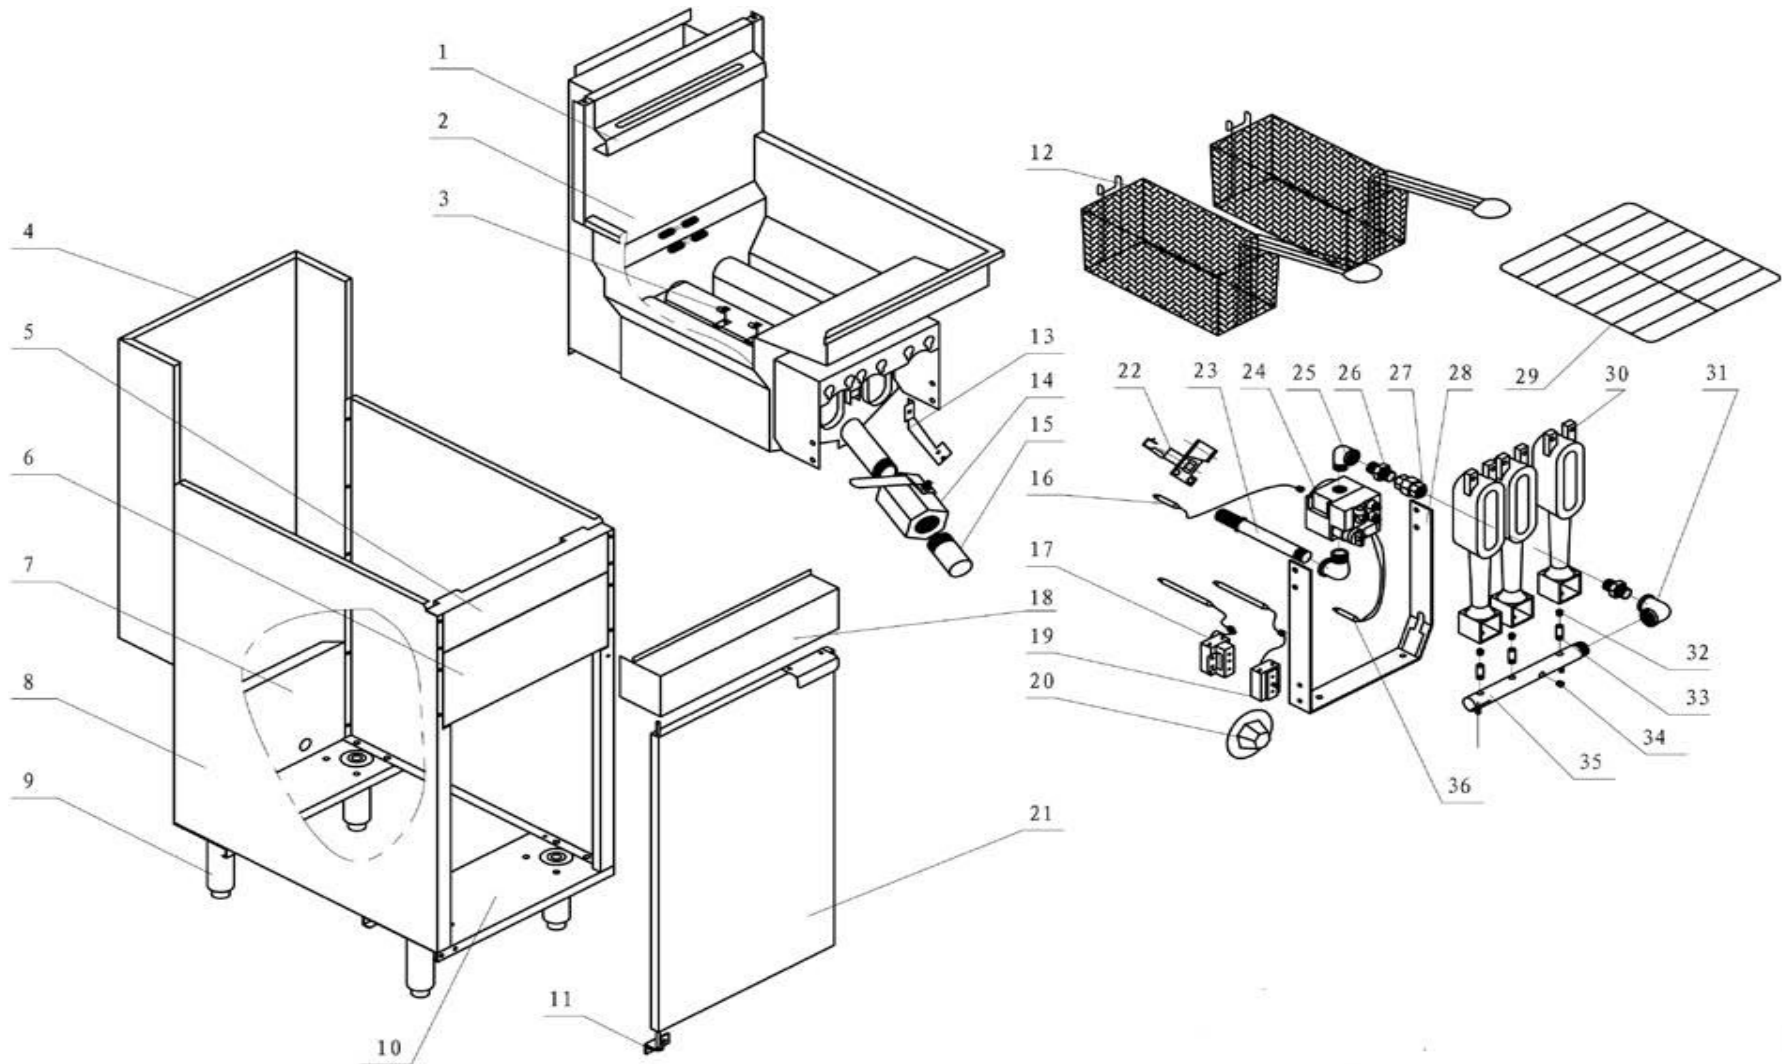

RC500E EXPLODED DIAGRAM

RC500E PARTS LIST

| Item | FHE Part Code | Description | Qty | Remark | |
|------|---------------|---|---|--------|---------------------------------------|
| 1 | RC400T-8 | Basket Hanger 20237038036/802026027007 | 1 | | |
| 2 | 801026057004 | Tank Assembly | 1 | | |
| 3 | 802018999036 | Clamp for Probe | 4 | | |
| 4 | RC500E-RP | Rear Plate | 1 | | |
| 5 | RC500E-LP | Lining Plate | 1 | | |
| 6* | RC500E-FTCB | Front Top Cross Beam | 1 | | |
| 7 | RC500E-RLCB | Rear Low Cross Beam | 1 | | |
| 8 | RC500E-SP | Side Plate | 2 | | |
| 9 | Version 1 | 70200900019 | Foot | 4 | SN From 2016RN1212-M028 to 2206042265 |
| 9 | Version 2 | 70200901664L | Adjustable Leg 160mm L with M20 2cm 302090001 | 4 | SN From 2211038323 |
| 10 | RC00E-FLCB | Front Low Cross Beam | 1 | | |
| 11 | RC500E-BP | Bearing Pad | 1 | | |
| 12 | RC500-12 | Basket 302110574/70201105746 | 3 | | |
| 13 | 802026047009 | Pilot Connecting Plate | 1 | | |
| 14* | RC300-14 | Oil Drain Valve 1 1/2" Only 302050001/302050072/70200500728 | 1 | | |
| 15 | RC500-15 | Oil Drainage Extension Tube 1 1/2" 302200627/70202006273 | 1 | | |