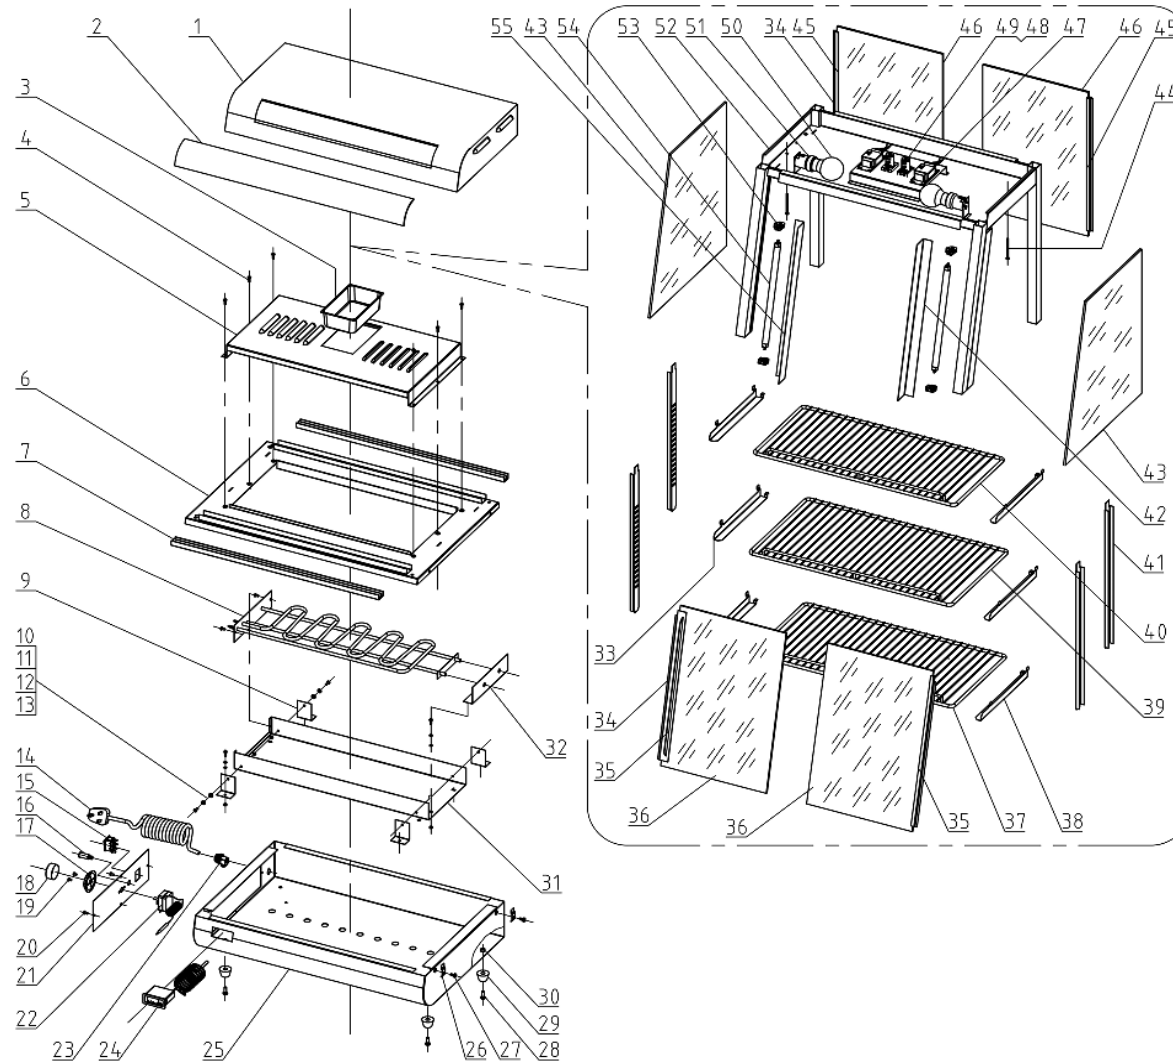

PW-RT-660-TGE EXPLODED DIAGRAM

PW-RT-660-TGE PARTS LIST

Item	FHE Part Code	Description	Qty	Remark
1		Top Plate Assembly	1	
2	70201001064	Decorative Lamp Cover 89mm	1	
3*	302120034	Oil / water Tray 156mm X 92mm 70201200346	1	
4	70202102928	Fixation Screw for Heater Cover Plate M5 X 16mm	6	
5		Heater Cover Plate	1	
6		Bottom Plate Assembly	1	
7*	302070063	Door Track 590mm L 70200700637	2	
8*	70100401037	Heating Element 230V 1.84kW	1	
9		Upholder for Heater Supporting Plate	4	
10	70202102764	Screw M4 X 12mm	10	
11	70202126955	Flat Washer M4	10	
12	70202127791	Spring Washer M4	10	
13	70202100482	Nut M4	10	
14*	70100500164	Power Word	1	
15*	PW-RT/660-17	DOUBLE POWER SWITCH 301080009/70100800091	1	
16*	301130005	Yellow Indicator Lamp LBX14-220V 70101300055	1	
17	301110011	Knob plate 30-110°C Ø 58 Black 70101100119	1	
18*	70101100464	Thermostat Knob Ø 40.5mm	1	

Item	FHE Part Code	Description	Qty	Remark
19	70202102737	Nut M4 X 6mm	2	
20	70202116473	Screw M4 X 12mm	4	
21	 	Control Panel	1	
22*	70100300073	Thermostat	1	
23	70100700782	Power Cord Jacket	1	
24*	PW-RT/660-31	20-110°C Temp Illustrator/Thermometer 301020034/70100200346	1	
25	 	Rear Bottom Plate Assembly	1	
26	 	Side Glass Fixation Plate	4	
27	70202107137	Bolt M5 X 10mm	4	
28	DE-1-1	Screw M6 X 20mm 302212624/70202126246	4	
29	AT936-19	Rubber Foot 302090027/70200900273	4	
30	70202100055	Nut M6	4	
31	 	Heater Supporting Plate	1	
32	 	Heater Installation late	1	
33	 	Left Shelf Supporting Plate	3	
34*	70200200155	Handle Seal	1.6	
35*	70200700219	Handle for Front Door Glass	2	
36*	70201000673	Front Glass Door 441mm X 300mm	2	