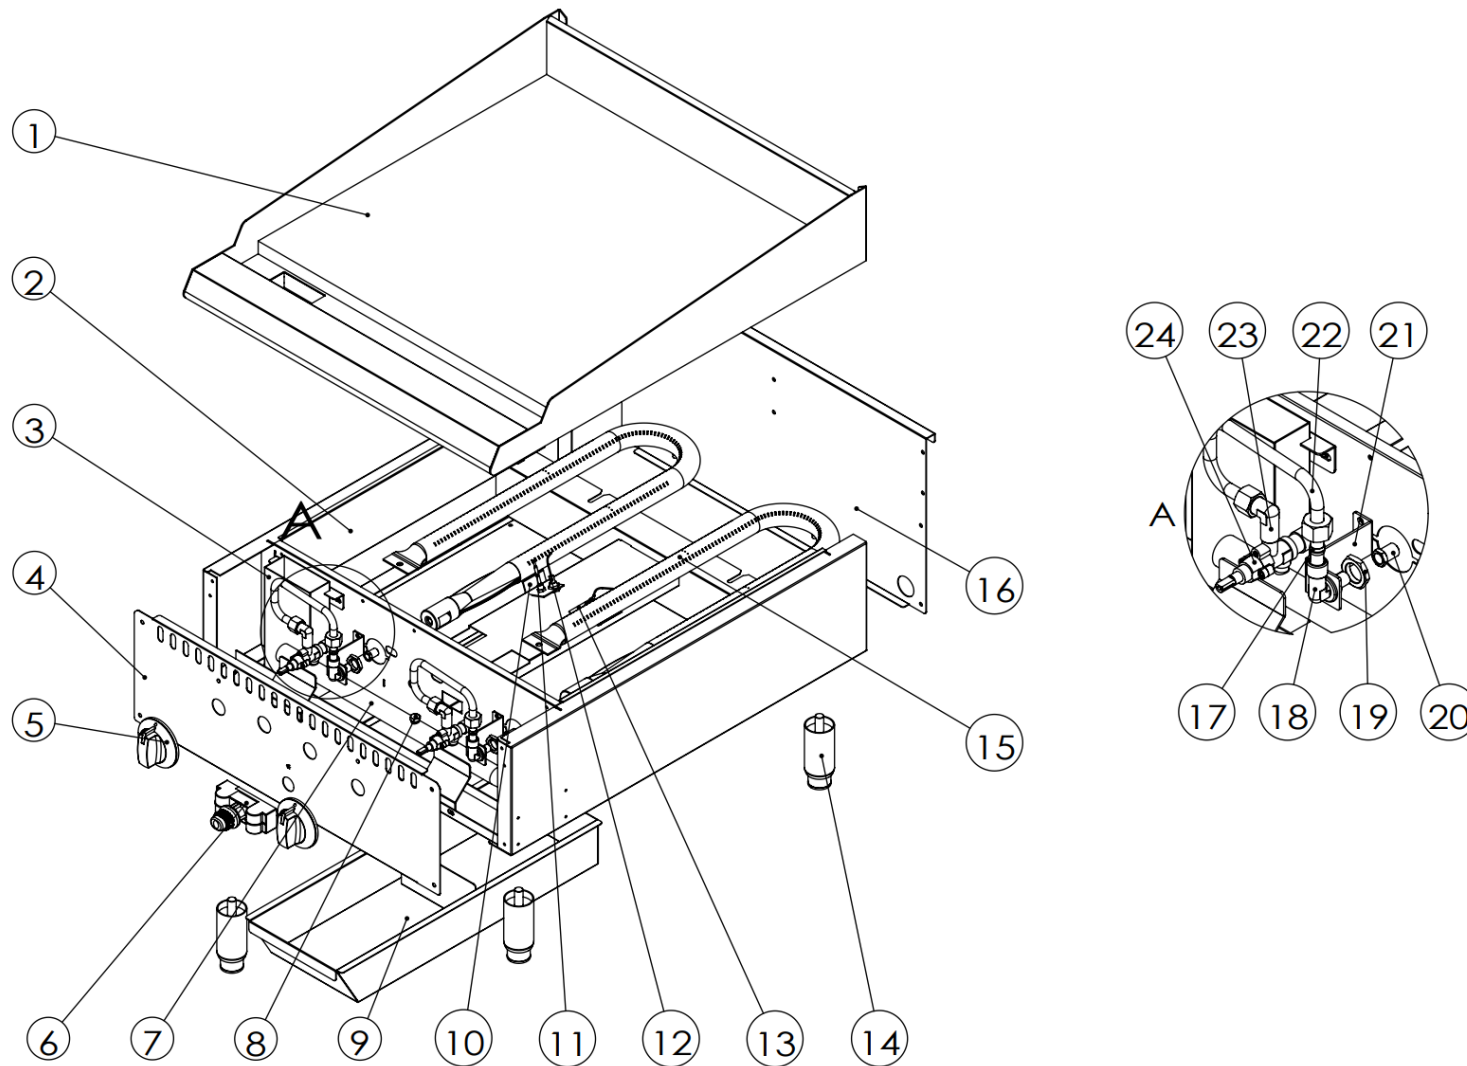

# GG-24 EXPLODED DIAGRAM

# GG-24 PARTS LIST

Item	FHE Part Code	Description	Qty	Remark
1	GGG-24-GPA	Griddle Plate Assembly	1	
2		Housing Assembly	1	
3	GGG-24-ODT	Oil Drain Tank	1	
4	GG-24-FCP	Front Control Panel	1	
5*	70101102519+70101103900	Control Knob with Knob Core	2	
6*	QR36-14	Pulse Ignition 2 Pin 301100053/70101000537	1	
7*	70201807419L	Main Gas Pipe Assembly	1	
8*	70202005355	Gas Pipe Testing Plug	1	
9	801022034004	Drip Tray	1	
10	802023023021	Thermocouple Fixation Plate (Right)	1	
11*	302170013	Front Burner Thermocouple M8 320mm 70201700137	2	Version 1
	70201700519L	Thermocouple 400mm	2	Version 2
12	302220004	Clamp $\phi$ 10	2	
13	802022071004	Thermocouple Fixation Plate (Left)	1	
14	70200900073	SS Adjustable Foot 4" 302090007	4	Same as RGT-48-14 or HX1-38 or QR-24-S-LEG
15*	70201304782L	U-shaped Burner	2	
16	GG-24-BP	Back Plate	1	

# GG-24 PARTS LIST

Item	FHE Part Code	Description	Qty	Remark
17	70201400664	10 Clamp Olive 10mm	4	Same as 302140066 or 302140167
18	70202008400+70202011546	Nozzle Elbow W/ Screw M16*1.5	2	
19*	70202011628	Fixation Screw For Elbow M18 X 1.5	2	
20*	RB-26	Blank Nozzle To Be Drilled 302150095/70201500955	4	
21	GG-24-NFP	Nozzle Fixation Plate	2	
22*	70202301382L	Pilot Main Pipe Φ10 X 400mm	2	Same as 302230138L
23	70202022128L	Φ10 Elbow NPT 1/8 w/ Screw	2	
24*	QR - VALVE	Control Valve 302220049/70202200491	2	
	GG-24-302150132-LPG	Burner Nozzle LPG 1.70mm		
	GG-24-302150132-NG	Burner Nozzle NG 2.7mm		
	RB-24	NG Jets #43 Jet Size 302150071		